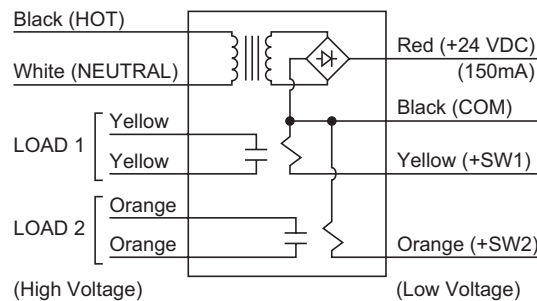

Catalog Numbers • Les Numéros de Catalogue • Los Números de Catálogo: C120E-P and C277E-P

Country of Origin: Made in China • Pays d'origine: Fabriqué en Chine • País de origen: Hecho en China

INSTALLATION

These power packs provide 120 & 277VAC, 60Hz Class 2 Power Supply.

The power supply is attached to existing junction boxes. All low voltage wiring should be at least 22 gauge wire. All high voltage connections should be at least 14 gauge. Always check local building codes. After initial wiring is complete, check to verify power supply is wired correctly. Improper wiring can cause damage to power supply and connected devices.