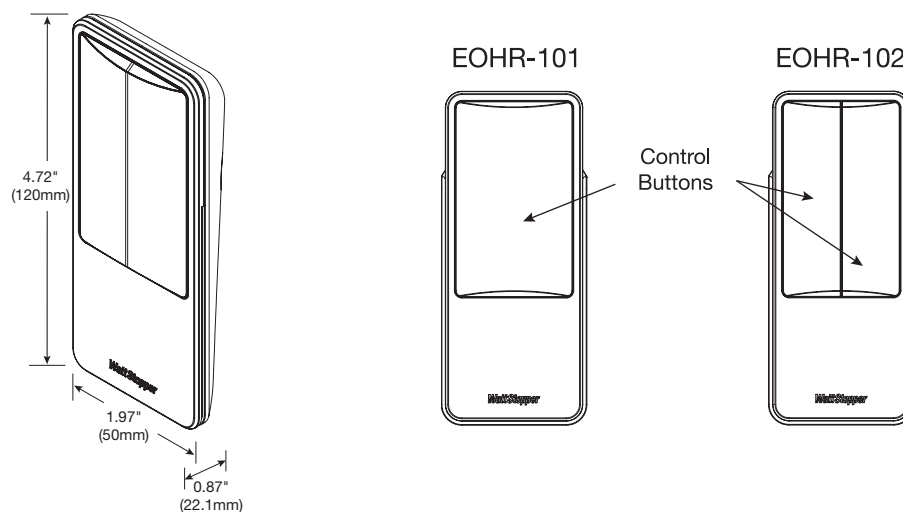

The RF transmission range is approximately 50' to 150', depending on product placement.

Applications

Self-powered handheld remotes are ideal for mounting on wall surfaces without the need for a junction box, and for portable lighting control. Paired with RF wall switches and wireless occupancy sensors, EOHR-100 remote switches are perfect for retrofitting small conference rooms, private offices, executives office, hallways and storage rooms.

Controls and Settings

Product Dimensions and Controls

Mounting Diagram

Mounting on Glass Wall

Ordering Information

Catalog #	Color	Description	Voltage
<input type="checkbox"/> EOHR-101-W	White	1-button RF handheld remote	Self-powered when switch is pressed
<input type="checkbox"/> EOHR-101-LA	Lt. Almond		
<input type="checkbox"/> EOHR-101-I	Ivory		
<input type="checkbox"/> EOHR-101-G	Grey		
<input type="checkbox"/> EOHR-101-B	Black		
<input type="checkbox"/> EOHR-102-W	White	2-button RF handheld remote	Self-powered when switch is pressed
<input type="checkbox"/> EOHR-102-LA	Lt. Almond		
<input type="checkbox"/> EOHR-102-I	Ivory		
<input type="checkbox"/> EOHR-102-G	Grey		
<input type="checkbox"/> EOHR-102-B	Black		