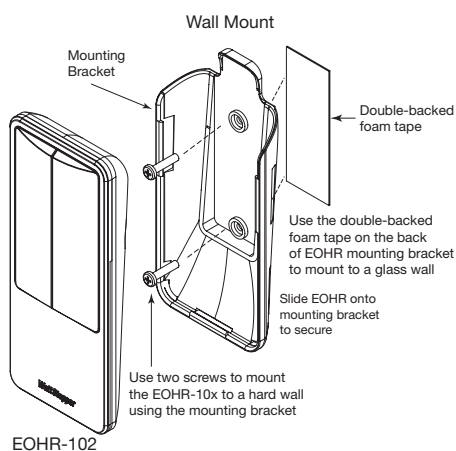

The RF transmission range is approximately 50' to 150', depending on product placement.

Applications

Self-powered handheld remotes are ideal for mounting on wall surfaces without the need for a junction box, and for portable lighting control. Paired with RF wall switches and wireless occupancy sensors, EOHR-100 remote switches are perfect for retrofitting small conference rooms, private offices, executives office, hallways and storage rooms.

PROJECT		LOCATION/ TYPE	
---------	--	-------------------	--

Specifications

- Self-powered when switch is pressed
- 1 or 2 control buttons
- Pairs with RF Wall Switch(es)
- Frequency: 902 MHz, integrated whip antenna
- Operating conditions: for indoor use only; 32-104°F (0-40°C); 5-95% RH, non condensing
- FCC part 15 compliant
- Five year warranty

Controls and Settings

Product Dimensions and Controls

Mounting Diagram

Mounting on Glass Wall

Ordering Information

Catalog #	Color	Description	Voltage
<input type="checkbox"/> EOHR-101-W	White	1-button RF handheld remote	Self-powered when switch is pressed
<input type="checkbox"/> EOHR-101-LA	Lt. Almond		
<input type="checkbox"/> EOHR-101-I	Ivory		
<input type="checkbox"/> EOHR-101-G	Grey		
<input type="checkbox"/> EOHR-101-B	Black		
<input type="checkbox"/> EOHR-102-W	White	2-button RF handheld remote	Self-powered when switch is pressed
<input type="checkbox"/> EOHR-102-LA	Lt. Almond		
<input type="checkbox"/> EOHR-102-I	Ivory		
<input type="checkbox"/> EOHR-102-G	Grey		
<input type="checkbox"/> EOHR-102-B	Black		