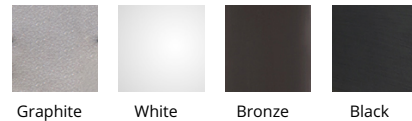

FINISHES:

LINE DRAWING: