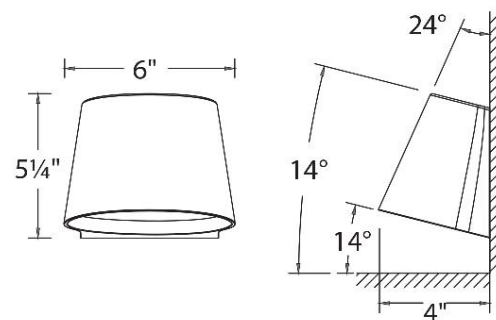

FINISHES:

LINE DRAWING:

WS-W65607