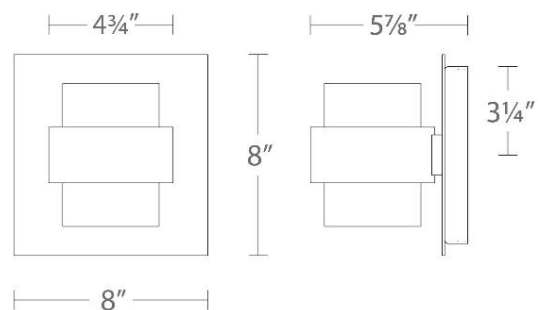

FINISHES:

LINE DRAWING:

WS-W64908