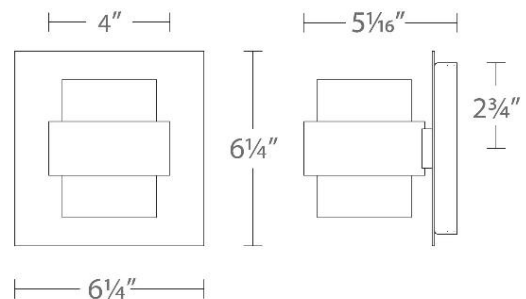

FINISHES:

LINE DRAWING: