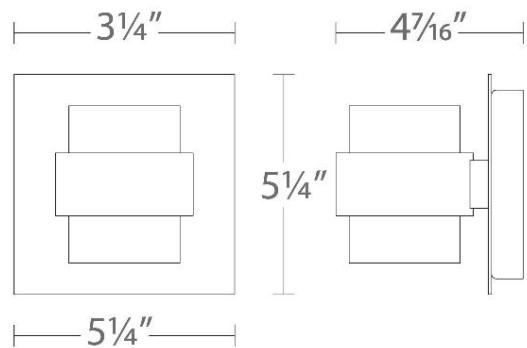

FINISHES:

LINE DRAWING: