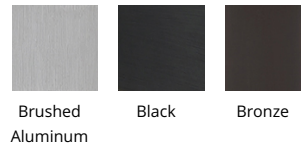

FINISHES:

Brushed Aluminum   Black   Bronze

LINE DRAWING: