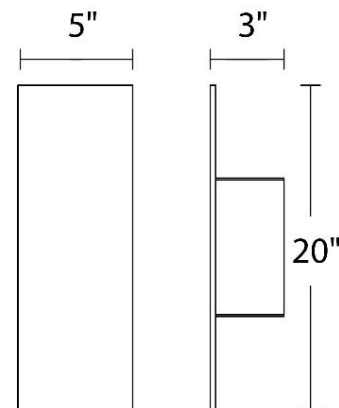

SPECIFICATIONS

Color Temp:	3000K
Input:	120-277 VAC, 50/60Hz
CRI:	90
Dimming:	ELV: 100-10%
Rated Life:	54000 Hours
Mounting:	Can be mounted on wall in all orientations
Standards:	ETL, cETL, IP65 Wet Location Listed
Construction:	Aluminum hardware with glass diffuser

FINISHES:

Brushed Aluminum Black Bronze

LINE DRAWING:

WS-W54620