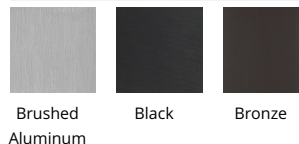

Fixture Type: _____

Catalog Number: _____

Project: _____

Location: _____

Icon

Outdoor Wall Sconce 3000K

Model & Size	Color Temp & CRI	Finish	Watt	LED Lumens	Delivered Lumens
WS-W54614 14"	3000K 90	AL Brushed Aluminum BK Black BZ Bronze	10.9W	845	458

SPECIFICATIONS

Color Temp:	3000K
Input:	120-277 VAC,50/60Hz
CRI:	90
Dimming:	ELV: 100-10%
Rated Life:	54000 Hours
Mounting:	Can be mounted on wall in all orientations
Standards:	ETL, cETL,IP65 Wet Location Listed
Construction:	Aluminum hardware with glass diffuser

FINISHES:

Brushed Aluminum Black Bronze

LINE DRAWING:

Fixture Type: _____

Catalog Number: _____

Project: _____

Location: _____

Icon