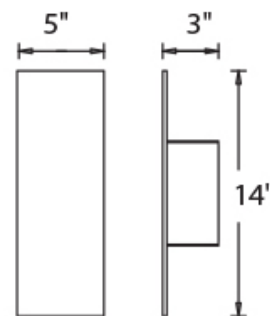

Fixture Type: _____

Catalog Number: _____

Project: _____

Location: _____

Icon

Outdoor Wall Sconce 3000K

Model & Size	Color Temp & CRI	Finish	Watt	LED Lumens	Delivered Lumens
WS-W54614 14"	3000K 90	AL Brushed Aluminum BK Black BZ Bronze	10.9W	845	458

Example: **WS-W54614-BZ**

For custom requests please contact customs@wacighting.com

DESCRIPTION

Like a simple reference to something greater, the up and down lights accentuate linear architectural forms. A simple shape, with infinite applications, the Icon features a shielded light source for great low-glare illumination. Constructed with a solid die-cast aluminum and powder coated finish. The light engine is factory sealed for maximum protection against the

FEATURES

- Weather resistant powder coat finish
- Simple shape, simple idea, infinite applications
- Up & down light
- Shielded light source for great low-glare illumination
- Driver concealed within the fixture
- 5 year warranty

SPECIFICATIONS

Color Temp:	3000K
Input:	120-277 VAC,50/60Hz
CRI:	90
Dimming:	ELV: 100-10%
Rated Life:	54000 Hours
Mounting:	Can be mounted on wall in all orientations
Standards:	ETL, cETL,IP65 Wet Location Listed
Construction:	Aluminum hardware with glass diffuser

FINISHES:

LINE DRAWING: