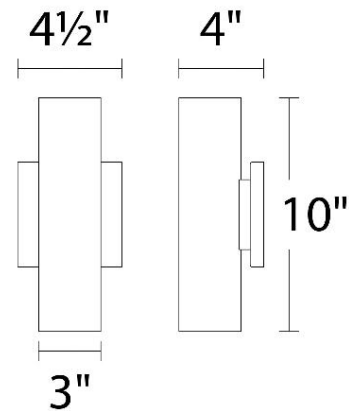

LINE DRAWING:

WS-W36610