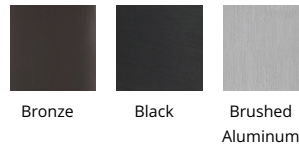

Fixture Type: _____

Catalog Number: _____

Project: _____

Location: _____

Caliber

Outdoor Wall Sconce 3000K

Model & Size	Color Temp & CRI	Finish	Watt	LED Lumens	Delivered Lumens
WS-W36614 14"	3000K 90	AL Brushed Aluminum BK Black BZ Bronze	21W	1500	1140

Example: **WS-W36614-BZ**

For custom requests please contact customs@wacighting.com

DESCRIPTION

Light projection tuned with precision, Caliber is a discrete cylinder with minimal mounting hardware. Available in a single or double light configuration which can be mounted both vertically and horizontally. The light engine is factory sealed for maximum protection against the harshest elements.

FEATURES

- Discrete cylinder with minimal mounting hardware
- Weather-resistant powder coated finish
- WS-W36614 is Up & down light, WS-W36610 is one direction
- Light engine is factory sealed for maximum protection from the elements
- Driver concealed within the fixture
- 5 year warranty

SPECIFICATIONS

Color Temp:	3000K
Input:	120-277 VAC,50/60Hz
CRI:	90
Dimming:	ELV: 100-10%
Rated Life:	72000 Hours
Mounting:	Can be mounted on wall in all orientations
Standards:	ETL, cETL,IP65
	Wet Location Listed
Construction:	Aluminum hardware with lens diffuser

FINISHES:

LINE DRAWING: