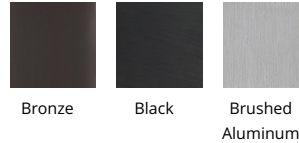

### Outdoor Wall Sconce 3000K

Model & Size	Color Temp & CRI	Finish	Watt	LED Lumens	Delivered Lumens
WS-W36610 10"	3000K 90	AL Brushed Aluminum BK Black BZ Bronze	11W	735	560

Example: **WS-W36610-BZ**

For custom requests please contact [customs@wacighting.com](mailto:customs@wacighting.com)

#### FINISHES:

Bronze Black Brushed Aluminum