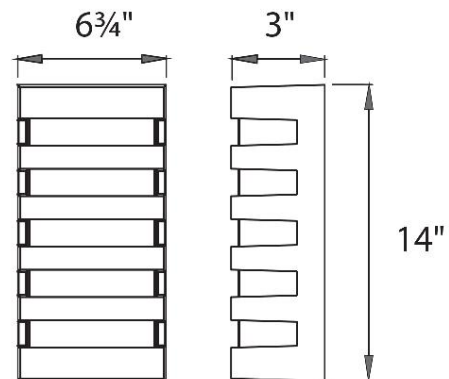

LINE DRAWING:

WS-W23614