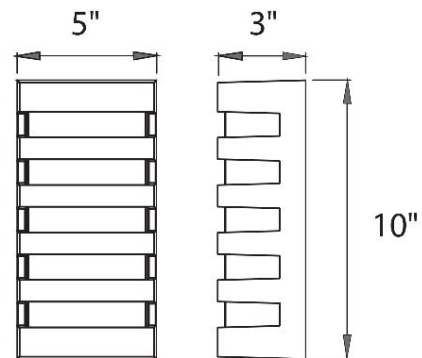

LINE DRAWING:

WS-W23610

REPLACEMENT PARTS

RPL-GLA-23610-01 - Outer glass for WS-W23610

RPL-GLA-23610-02 - Inner glass for WS-W23610