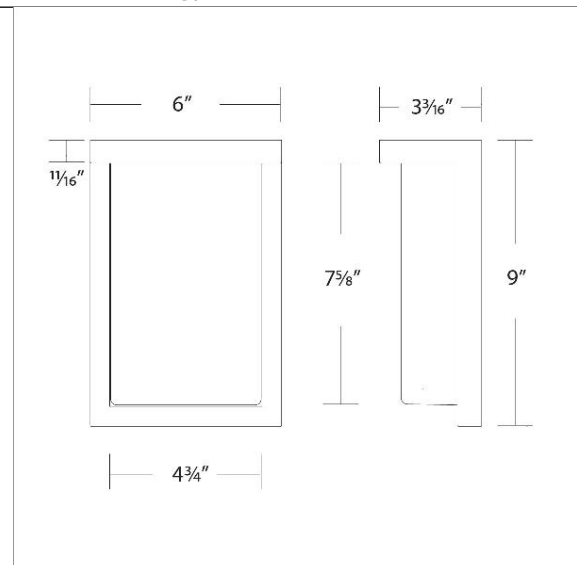

WAC LIGHTING

Vega

Wall Mount 3000K

Model	Color Temp & CRI	Lumens	Finish
WS-W190109	30 3000K - 90	545	BK Black

Example: **WS-W190109-30-BK**

For custom requests please contact customs@wacighting.com

DESCRIPTION

The Vega LED Indoor/Outdoor Wall Sconce is a simple rectangular form featuring an F-1 UV stabilized acrylic shade suitable for both indoors or outdoor applications. This energy efficient illumination will provide ample lighting for a hallway or outdoor space. This fixture utilizes an integrated LED light source, a modern and energy efficient lighting alternative.

FEATURES

- Multiple LED array for uniform illumination
- ACLED driverless technology
- 5 Year warranty

SPECIFICATIONS

Color Temp:	3000K
Input:	120 VAC, 50/60Hz
CRI:	90
Dimming:	ELV: 100-10%
Rated Life:	50000 Hours
Mounting:	Installs over a 3" or 4" Junction Box
Standards:	ETL, cETL Wet Location Listed
Construction:	Die-cast aluminum

Fixture Type: _____

Catalog Number: _____

Project: _____

Location: _____

FINISHES:

Black

LINE DRAWING: