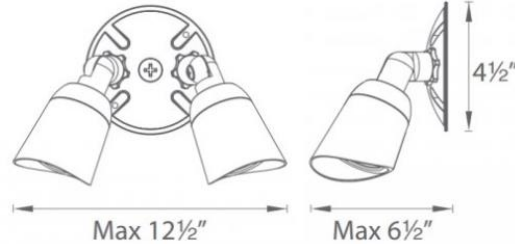

## PRODUCT DESCRIPTION

Die cast aluminum factory sealed housings with patent pending design for a water and dust proof IP66 rated outdoor luminaire