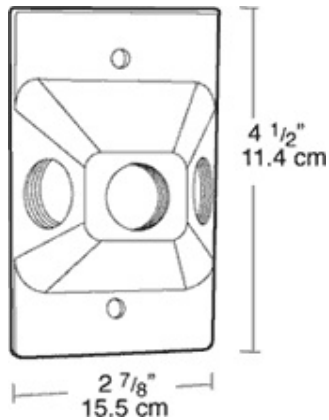

Rectangular cover with three 1/2" threaded holes. Fits FS, cast and recessed single outlet boxes. Supplied with thick foam rubber gasket. One molded 1/2" close-up plug and (2) stainless steel screws.

Color: Black

Weight: 0.1 lbs

Project:	Type:
Prepared By:	Date:

Technical Specifications

Listings

UL Listing:

Wet locations.

Construction

Material:

Polycarbonate.

Screws:

6-32 Nickel Plated Brass.

Hole Count:

Rect. 3 Hole

Dimensions

Features

- Sturdy, clear cover for easy visibility
- Thick weatherseal gaskets
- Mounting hardware supplied
- Close-up plugs allow Phillips or slotted screwdrivers for easy installation
- RAB's distinctive see-thru weatherproof packaging has all the information you need
- Clear PVC plastic turtle cover with lockable latch
- Smooth edged electrical cord slots