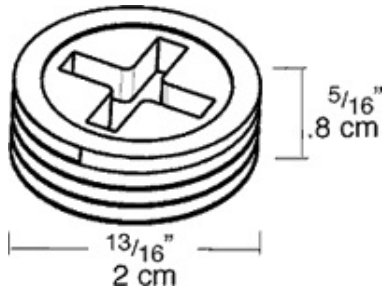

Fits covers and boxes to provide weatherproof seal. Precision die cast with clean threads. Plugs accept both Phillips and slotted screwdrivers for easy installation. Choose the diameter and color to fit your application.

UL Listing:

Wet locations.

Construction

Material:

Precision die cast or stamped aluminum. Spring loaded covers.

Screws:

6-32 Nickel Plated Brass.

Diameter:

3/4".

Dimensions

Features

Sturdy, clear cover for easy visibility

Thick weatherseal gaskets

Mounting hardware supplied

Close-up plugs allow Phillips or slotted screwdrivers for easy installation

RAB's distinctive see-thru weatherproof packaging has all the information you need