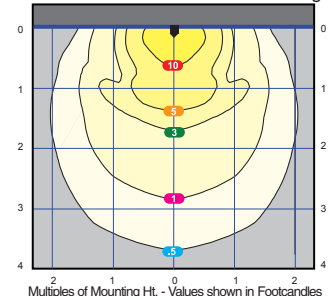

Info Online 24/7

www.rabweb.com
Spec sheets • EZ Lighting Layouts
Photometrics • Wiring Diagrams
IES Files • Installation Instructions

Photometrics

WP3/WP4 - 250w HPS @ 16' Mounting Ht.

Mounting Height	Multiplier	Multiplier			
		Watts	HPS	MH	CFI
8	4.0	120	—	—	.3
10	2.6	200	—	.7	—
16	1.0	250	1.0	.7	—
20	.6	250	—	.9	—
25	.4	320	—	1.1	—
		350	—	1.2	—
		400	1.8	1.3	—
		400	—	1.4	—