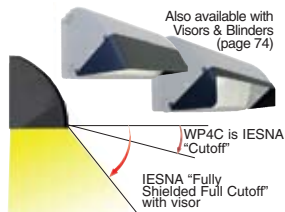

RAB's largest cutoff wallpack for 400 watt HPS or 320 - 400 watt Metal Halide. All aluminum precision die cast construction with tempered glass refractor. Lamp supplied.

Finish: ● Bronze
○ White

WP4C has IESNA "Cutoff" light distribution. With the visor installed, WP4C achieves IESNA "Fully Shielded, Full Cutoff" distribution