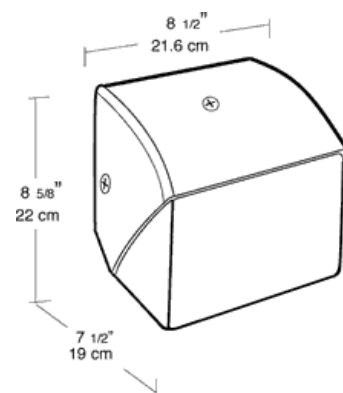

WP1F42W/PC

Compact Wallpack. UV stabilized, vandal resistant prismatic polycarbonate refractor. Lamp supplied.

Color: White

Weight: 5.7 lbs

Lamp Info

Type: 42W Triple
Watts: 42
Shape/Size: N/A
Base: N/A
ANSI: N/A
Hours: 12,000
Lamp Lumens: 3,200
Efficacy: 70 LPW

Ballast Info

Type: Elec HPF QT
120V: 0.38
208V: 0.3
240V: 0.2
277V: 0.17
Input Watts: 46W
Efficiency: 91%

Technical Specifications

UL Listing:

Suitable for wet locations. HID fixtures can be wired with 90 C supply wiring if supply wires are routed 3" away from the ballast.

Housing:

Die cast aluminum, 1/2" NPS tapped top, both sides and back for conduit or photocontrol. Hinged refractor. Continuous one piece silicone rubber gasket.

Reflector:

Semi-Specular anodized aluminum, removable for installation. Symmetrical light pattern maximizes distance between fixtures.

Finish:

Chip and fade resistant polyester powder coating.

Photocell:

Button Photocell installed and wired for 120V

Conduit Openings:

Top, side, and back

Template:

Drilling template for easy wall box mounting

Patents:

Pat. D440,683

Ballast Minimum Starting Temperature:

0 Deg F

Country of Origin:

Designed by RAB in New Jersey and assembled in the USA by IBEW Local 3

Buy American Act Compliant:

This product is a COTS item manufactured in the United States, and is compliant with the Buy American Act.

Recovery Act (ARRA) Compliant:

This product complies with the 52.225-21 "Required Use of American Iron, Steel, and Manufactured Goods-- Buy American Act-- Construction Materials (October 2010)

Trade Agreements Act Compliant:

This product is a COTS item manufactured in the United States, and is compliant with the Trade Agreements Act.

GSA Schedule:

This product is suitable for listing on the GSA Schedule of the US General Services in accordance with FAR Subpart 25.4

RAB
LIGHTING

Tech Help Line: 888 RAB-1000

Email: sales@rabweb.com

On the web at: www.rabweb.com

Copyright ©2012 RAB Lighting, Inc. All Rights Reserved

Note: Specifications are subject to change without notice

Page 1 of 1