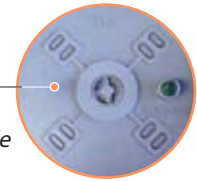

WALLPACKS WP1

RAB's compact Wallpack, now available with polycarbonate and glass lenses. Sleek profile and quality features for security and perimeter lighting.

PULSE START
Metal Halide

- SAVE ENERGY $$
- LONGER LAMP LIFE
- FASTER START TIME
- BETTER LUMEN MAINTENANCE
- LAMPS REMAIN SAME COLOR
- COLD STARTING TO -40°

UTILITY REBATES POSSIBLE

Silicone gasket remains in place during relamping

Semi-specular anodized reflector minimizes glare

Easy access conduit openings & ballasts for fast internal wiring

Glass lens won't yellow

Photocell mounting hole

Template for easy wall box mounting

Precision die cast aluminum housing with durable bronze or white polyester powder coat finish

Top, sides and back conduit openings

Long life lamp supplied

Product Information

High Pressure Sodium

Lamp supplied with fixture

Metal Halide

Lamp supplied with fixture
For UV coated lamp, consult factory

Compact Fluorescent

Lamp supplied with fixture

Factory Installed Options

Add suffix to catalog number

Accessories

Watts	Lamp Type	Lamp Base	Ballast	Starting Amps / Operating Amps				Input Watts	Lamp ANSI	Initial Lumens	Lamp Hours
				120V	208V	240V	277V				
35	ED17	Med	R-NPF 120V	1.4 / 0.9				46	S76	2,300	24,000
50	ED17	Med	R-NPF 120V	1.8 / 1.2				62	S68	4,000	24,000
70	ED17	Med	R-NPF 120V	2.3 / 1.7				86	S62	6,300	24,000
100	ED17	Med	R-NPF 120V	3.0 / 2.5				115	S54	9,500	24,000
50	ED17	Med	HX-NPF 120V	2.1 / 1.6				69	M110	3,400	10,000
70	ED17	Med	HX-NPF 120V	2.8 / 2.2				94	M98	5,600	15,000
26	Triple	GX24q-3	Electronic QT	.3	.2	.1	.1	29		1,800	12,000
32	Triple	GX24q-3	Electronic QT	.3	.2	.2	.1	36		2,400	12,000
42	Triple	GX24q-4	Electronic QT	.4	.2	.2	.2	46		3,200	12,000

Starting temperature of ballast 0°F

Button Photocell Specify Photocell voltage
Swivel Photocell Specify Photocell voltage