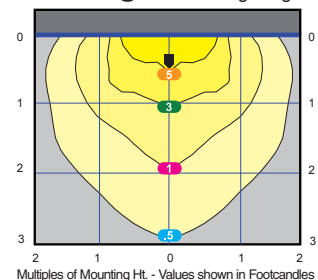

Photometrics See Page 172 for add'l Photometrics

70w HPS @ 10' Mounting Height

Mounting Height	Multiplier	Multiplier		
		Watts	HPS	MH CFL
8	1.6	35	.4	—
10	1.0	42	—	.5
15	.4	50	.6	.5
20	.3	70	1.0	.9
25	.2	100	1.5	—