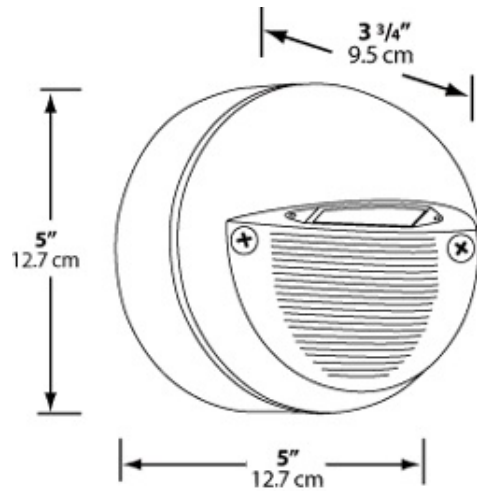

Technical Specifications (continued)

Construction

Housing:

Precision die cast aluminum housing and mounting plate. 1 1/2" backbox with three 1/2" conduit entry points.

Gaskets:

High temperature silicone gaskets.

Finish:

Our environmentally friendly polyester powder coatings are formulated for high-durability and long-lasting color, and contains no VOC or toxic heavy metals.

Green Technology:

Mercury and UV free.

Dimensions

Features

- High performance LED light engine
- Maintains 70% of initial lumens at 100,000 hours
- Weatherproof high temperature silicone gaskets
- Superior heat sinking with die cast aluminum housing and external fins
- Replaces 13W CFL or 60W Incandescent
- 100 up to 240 Volts
- 5-year warranty

Ordering Matrix

Family	Shape	Watts	Color Temp	Finish	Photocell
WPLED	= Square R = Round	5 = 5W	= Cool Y = Warm N = Neutral	= Bronze W = White	= No Photocell /PCS = 120V Swivel