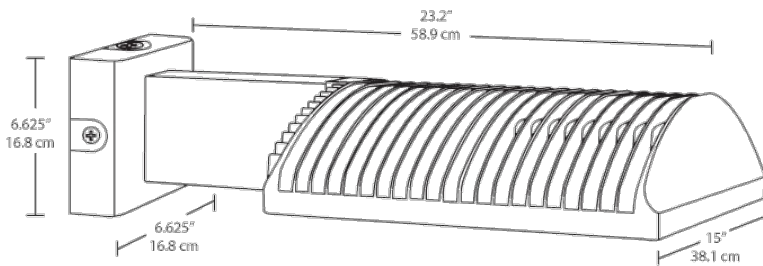

Optical

BUG Rating:

B1 U0 G1

Dimensions

Features

High output, high efficiency LED

Maintains 70% of initial lumens at 100,000 hours

Weatherproof high temperature silicone gaskets