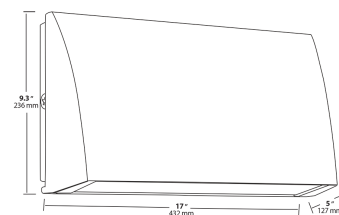

SLIM62YW/PCS2

37, 57 and 62 Watt SLIM Wallpacks are designed to cover the footprint of most traditional wallpacks. They are suitable for mounting heights from 20' to 30', and replace HID wattages from 200W MH to 320W MH. These ultra-high efficiency fixtures are available in cutoff or full cutoff models.

Color: White

Weight: 13.0 lbs

LED Info

Watts: 62W
Color Temp: 3000K (Warm)
Color Accuracy: 81
L70 Lifespan: 100000
LM79 Lumens: 4,168
Efficacy: 67 LPW

Driver Info

Type: Constant Current
120V: N/A
208V: 0.33A
240V: 0.29A
277V: 0.25A
Input Watts: 63W
Efficiency: 99%

Technical Specifications

UL Listing:

Suitable for wet locations. Wall Mount only.

Footprint:

Designed to replace RAB HID WP3/4 wallpacks, both in size and footprint template, so upgrading to LED is easy and seamless.

Photocell:

277 Swivel Photocell Included. Photocell is compatible with 208V-277V.

IP Rating:

Ingress Protection rating of IP66 for dust and water.

LED:

Long-life, high-efficiency, micro-power, surface mount LEDs; binned and mixed for uniform light output and color.

Lifespan:

100,000-hour LED lifespan based on IES LM-80 results and TM-21 calculations.

Driver:

Two Drivers, Constant Current, 100-277V, 50/60Hz, 700mA, 100-277VAC 0.6A, 4kV Surge Protection, Power Factor 99.6%.

THD:

5.9% at 120V, 12.5% at 277V

Correlated Color Temp. (Nominal CCT):

3000K

Cold Weather Starting:

The minimum starting temperature is -40°F/-40°C.

Ambient Temperature:

Suitable for use in 40°C (104°F) ambient temperatures.

Thermal Management:

Superior thermal management with internal Air-Flow fins.

Housing:

Precision die-cast aluminum housing and door frame.

Mounting:

Die-cast back box with four (4) conduit entry points and knockout pattern for junction box or direct wall mounting. Hinged housing and bubble level for easy installation.

Cutoff:

Cutoff (7.5°)

Recommended Mounting Height:

Up to 30 ft.

HID Replacement Range:

The SLIM62 can be used to replace 320W MH based on delivered lumens.

Lens:

Microprismatic diffusion lens reduces glare and has smooth and even light distribution.

Reflector:

Specular thermoplastic.

Gaskets:

The unique design of the tight-lock gasket ensures no water or environmental elements will ever get inside the SLIM.