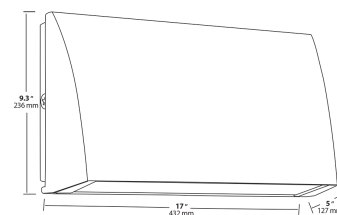

SLIM62Y/PC2

37, 57 and 62 Watt SLIM Wallpacks are designed to cover the footprint of most traditional wallpacks. They are suitable for mounting heights from 20' to 30', and replace HID wattages from 200W MH to 320W MH. These ultra-high efficiency fixtures are available in cutoff or full cutoff models.

Color: Bronze

Weight: 13.0 lbs

LED Info

Watts: 62W
Color Temp: 3000K (Warm)
Color Accuracy: 81
L70 Lifespan: 100000
LM79 Lumens: 4,168
Efficacy: 67 LPW

Driver Info

Type: Constant Current
120V: N/A
208V: 0.33A
240V: 0.29A
277V: 0.25A
Input Watts: 63W
Efficiency: 99%

Technical Specifications

UL Listing:

Suitable for wet locations. Wall Mount only.

Footprint:

Designed to replace RAB HID WP3/4 wallpacks, both in size and footprint template, so upgrading to LED is easy and seamless.

Photocell:

277V Button Photocell Included. Photocell is compatible with 208V-277V.

IP Rating:

Ingress Protection rating of IP66 for dust and water.

LED:

Long-life, high-efficiency, micro-power, surface mount LEDs; binned and mixed for uniform light output and color.

Lifespan:

100,000-hour LED lifespan based on IES LM-80 results and TM-21 calculations.

Driver:

Two Drivers, Constant Current, 100-277V, 50/60Hz, 700mA, 100-277VAC 0.6A, 4kV Surge Protection, Power Factor 99.6%.

THD:

5.9% at 120V, 12.5% at 277V

Correlated Color Temp. (Nominal CCT):

3000K

Cold Weather Starting:

The minimum starting temperature is -40°F/-40°C.

Ambient Temperature:

Suitable for use in 40°C (104°F) ambient temperatures.

Thermal Management:

Superior thermal management with internal Air-Flow fins.

Housing:

Precision die-cast aluminum housing and door frame.

Mounting:

Die-cast back box with four (4) conduit entry points and knockout pattern for junction box or direct wall mounting. Hinged housing and bubble level for easy installation.

Cutoff:

Cutoff (7.5°)

Recommended Mounting Height:

Up to 30 ft.

HID Replacement Range:

The SLIM62 can be used to replace 320W MH based on delivered lumens.

Lens:

Microprismatic diffusion lens reduces glare and has smooth and even light distribution.

Reflector:

Specular thermoplastic.

Gaskets:

The unique design of the tight-lock gasket ensures no water or environmental elements will ever get inside the SLIM.