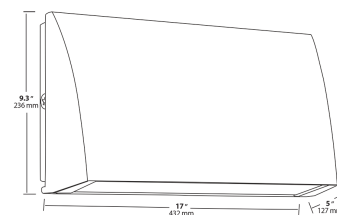

SLIM62Y/PC

37, 57 and 62 Watt SLIM Wallpacks are designed to cover the footprint of most traditional wallpacks. They are suitable for mounting heights from 20' to 30', and replace HID wattages from 200W MH to 320W MH. These ultra-high efficiency fixtures are available in cutoff or full cutoff models.

Color: Bronze

Weight: 13.0 lbs

LED Info

Watts: 62W
Color Temp: 3000K (Warm)
Color Accuracy: 81
L70 Lifespan: 100000
LM79 Lumens: 4,168
Efficacy: 67 LPW

Driver Info

Type: Constant Current
120V: 0.52A
208V: N/A
240V: N/A
277V: N/A
Input Watts: 63W
Efficiency: 99%

Technical Specifications

UL Listing:

Suitable for wet locations. Wall Mount only.

Footprint:

Designed to replace RAB HID WP3/4 wallpacks, both in size and footprint template, so upgrading to LED is easy and seamless.

Photocell:

120V Button Photocell Included. Photocell is only compatible with 120V.

IP Rating:

Ingress Protection rating of IP66 for dust and water.

LED:

Long-life, high-efficiency, micro-power, surface mount LEDs; binned and mixed for uniform light output and color.

Lifespan:

100,000-hour LED lifespan based on IES LM-80 results and TM-21 calculations.

Driver:

Two Drivers, Constant Current, 100-277V, 50/60Hz, 700mA, 100-277VAC 0.6A, 4kV Surge Protection, Power Factor 99.6%.

THD:

5.9% at 120V, 12.5% at 277V

Correlated Color Temp. (Nominal CCT):

3000K

Cold Weather Starting:

The minimum starting temperature is -40°F/-40°C.

Ambient Temperature:

Suitable for use in 40°C (104°F) ambient temperatures.

Thermal Management:

Superior thermal management with internal Air-Flow fins.

Housing:

Precision die-cast aluminum housing and door frame.

Mounting:

Die-cast back box with four (4) conduit entry points and knockout pattern for junction box or direct wall mounting. Hinged housing and bubble level for easy installation.

Cutoff:

Cutoff (7.5°)

Recommended Mounting Height:

Up to 30 ft.

HID Replacement Range:

The SLIM62 can be used to replace 320W MH based on delivered lumens.

Lens:

Microprismatic diffusion lens reduces glare and has smooth and even light distribution.

Reflector:

Specular thermoplastic.

Gaskets:

The unique design of the tight-lock gasket ensures no water or environmental elements will ever get inside the SLIM.