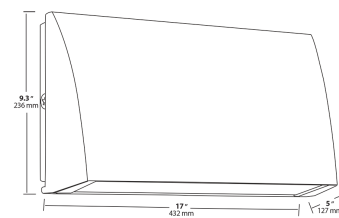

SLIM62NW/PCS

37, 57 and 62 Watt SLIM Wallpacks are designed to cover the footprint of most traditional wallpacks. They are suitable for mounting heights from 20' to 30', and replace HID wattages from 200W MH to 320W MH. These ultra-high efficiency fixtures are available in cutoff or full cutoff models.

Color: White

Weight: 13.0 lbs

LED Info

Watts: 62W
Color Temp: 4000K (Neutral)
Color Accuracy: 82
L70 Lifespan: 100000
LM79 Lumens: 4,402
Efficacy: 71 LPW

Driver Info

Type: Constant Current
120V: 0.52A
208V: N/A
240V: N/A
277V: N/A
Input Watts: 62W
Efficiency: 100%

Technical Specifications

UL Listing:

Suitable for wet locations. Wall Mount only.

Footprint:

Designed to replace RAB HID WP3/4 wallpacks, both in size and footprint template, so upgrading to LED is easy and seamless.

Photocell:

120V Swivel Photocell Included. Photocell is only compatible with 120V.

IP Rating:

Ingress Protection rating of IP66 for dust and water.

LED:

Long-life, high-efficiency, micro-power, surface mount LEDs; binned and mixed for uniform light output and color.

Lifespan:

100,000-hour LED lifespan based on IES LM-80 results and TM-21 calculations.

Driver:

Two Drivers, Constant Current, 100-277V, 50/60Hz, 700mA, 100-277VAC 0.6A, 4kV Surge Protection, Power Factor 99.4%.

THD:

6.1% at 120V, 13.4% at 277V

Correlated Color Temp. (Nominal CCT):

4000K

Cold Weather Starting:

The minimum starting temperature is -40°F/-40°C.

Ambient Temperature:

Suitable for use in 40°C (104°F) ambient temperatures.

Thermal Management:

Superior thermal management with internal Air-Flow fins.

Housing:

Precision die-cast aluminum housing and door frame.

Mounting:

Die-cast back box with four (4) conduit entry points and knockout pattern for junction box or direct wall mounting. Hinged housing and bubble level for easy installation.

Cutoff:

Cutoff (7.5°)

Recommended Mounting Height:

Up to 30 ft.

HID Replacement Range:

The SLIM62 can be used to replace 320W MH based on delivered lumens.

Lens:

Microprismatic diffusion lens reduces glare and has smooth and even light distribution.

Reflector:

Specular thermoplastic.

Gaskets:

The unique design of the tight-lock gasket ensures no water or environmental elements will ever get inside the SLIM.