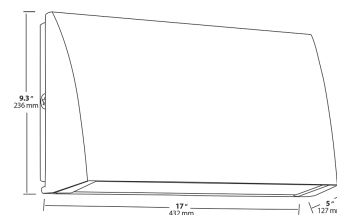

SLIM62N/PCS

37, 57 and 62 Watt SLIM Wallpacks are designed to cover the footprint of most traditional wallpacks. They are suitable for mounting heights from 20' to 30', and replace HID wattages from 200W MH to 320W MH. These ultra-high efficiency fixtures are available in cutoff or full cutoff models.

Color: Bronze

Weight: 13.0 lbs

LED Info

Watts: 62W
Color Temp: 4000K (Neutral)
Color Accuracy: 82
L70 Lifespan: 100000
LM79 Lumens: 4,402
Efficacy: 71 LPW

Driver Info

Type: Constant Current
120V: 0.52A
208V: N/A
240V: N/A
277V: N/A
Input Watts: 62W
Efficiency: 100%

Technical Specifications

UL Listing:

Suitable for wet locations. Wall Mount only.

Footprint:

Designed to replace RAB HID WP3/4 wallpacks, both in size and footprint template, so upgrading to LED is easy and seamless.

Photocell:

120V Swivel Photocell Included. Photocell is only compatible with 120V.

IP Rating:

Ingress Protection rating of IP66 for dust and water.

LED:

Long-life, high-efficiency, micro-power, surface mount LEDs; binned and mixed for uniform light output and color.

Lifespan:

100,000-hour LED lifespan based on IES LM-80 results and TM-21 calculations.

Driver:

Two Drivers, Constant Current, 100-277V, 50/60Hz, 700mA, 100-277VAC 0.6A, 4kV Surge Protection, Power Factor 99.4%.

THD:

6.1% at 120V, 13.4% at 277V

Correlated Color Temp. (Nominal CCT):

4000K

Cold Weather Starting:

The minimum starting temperature is -40°F/-40°C.

Ambient Temperature:

Suitable for use in 40°C (104°F) ambient temperatures.

Thermal Management:

Superior thermal management with internal Air-Flow fins.

Housing:

Precision die-cast aluminum housing and door frame.

Mounting:

Die-cast back box with four (4) conduit entry points and knockout pattern for junction box or direct wall mounting. Hinged housing and bubble level for easy installation.

Cutoff:

Cutoff (7.5°)

Recommended Mounting Height:

Up to 30 ft.

HID Replacement Range:

The SLIM62 can be used to replace 320W MH based on delivered lumens.

Lens:

Microprismatic diffusion lens reduces glare and has smooth and even light distribution.

Reflector:

Specular thermoplastic.

Gaskets:

The unique design of the tight-lock gasket ensures no water or environmental elements will ever get inside the SLIM.