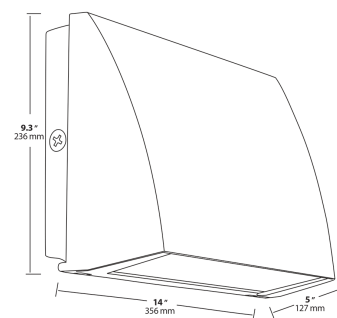

SLIM57W/PCS2

37, 57 and 62 Watt SLIM Wallpacks are designed to cover the footprint of most traditional wallpacks. They are suitable for mounting heights from 20' to 30', and replace HID wattages from 200W MH to 320W MH. These ultra-high efficiency fixtures are available in cutoff or full cutoff models.

Color: White

Weight: 11.0 lbs

LED Info

Watts: 57W
Color Temp: 5000K (Cool)
Color Accuracy: 74
L70 Lifespan: 100000
LM79 Lumens: 4,312
Efficacy: 76 LPW

Driver Info

Type: Constant Current
120V: N/A
208V: 0.32A
240V: 0.28A
277V: 0.24A
Input Watts: 57W
Efficiency: 101%

Technical Specifications

UL Listing:

Suitable for wet locations. Wall Mount only.

Footprint:

Designed to replace RAB HID WP2 wallpacks, both in size and footprint template, so upgrading to LED is easy and seamless.

Photocell:

277 Swivel Photocell Included. Photocell is compatible with 208V-277V.

IP Rating:

Ingress Protection rating of IP66 for dust and water.

LED:

Long-life, high-efficiency, micro-power, surface mount LEDs; binned and mixed for uniform light output and color.

Lifespan:

100,000-hour LED lifespan based on IES LM-80 results and TM-21 calculations.

Driver:

Two Drivers, Constant Current, Class 2, 100-277V, 50/60Hz, 720mA, 100-277VAC 0.8A, 6kV Surge Protection, Power Factor 98.7%.

THD:

13.7% at 120V

Correlated Color Temp. (Nominal CCT):

5000K

Cold Weather Starting:

The minimum starting temperature is -40°F/-40°C.

Ambient Temperature:

Suitable for use in 40°C (104°F) ambient temperatures.

Thermal Management:

Superior thermal management with internal Air-Flow fins.

Housing:

Precision die-cast aluminum housing and door frame.

Mounting:

Die-cast back box with four (4) conduit entry points and knockout pattern for junction box or direct wall mounting. Hinged housing and bubble level for easy installation.

Cutoff:

Cutoff (7.5°)

Recommended Mounting Height:

Up to 25 ft.

HID Replacement Range:

The SLIM57 can be used to replace 250W MH based on delivered lumens.

Lens:

Microprismatic diffusion lens reduces glare and has smooth and even light distribution.

Reflector:

Specular thermoplastic.

Gaskets:

The unique design of the tight-lock gasket ensures no water or environmental elements will ever get inside the SLIM.