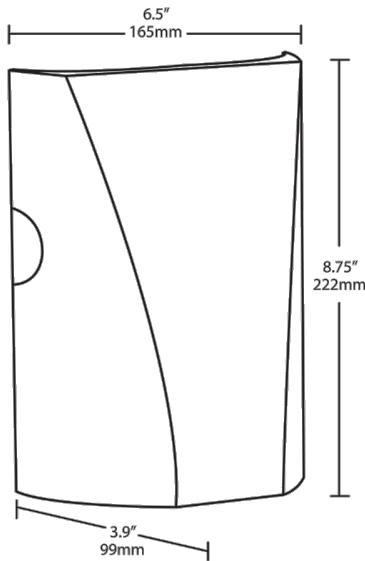

Technical Specifications (continued)

LED Characteristics

Color Consistency:

7-step MacAdam Ellipse binning to achieve consistent fixture-to-fixture color.

Color Stability:

LED color temperature is warranted to shift no more than 200K in CCT over a 5 year period.

Color Uniformity:

RAB's range of CCT (Correlated Color Temperature) follows the guidelines for the American National Standard for Specifications for the Chromaticity of Solid State Lighting (SSL) Products, ANSI C78.377-2011.

Electrical

Driver:

Constant Current, Class 2, 100-277V, 50/60 Hz., 6KV surge protection, 720mA, 100-277VAC 0.4 Amps, Power Factor 99%.

THD:

13% at 120V Optical

BUG Rating:

B1 U0 G0

Dimensions

Features

- Full cutoff, fully shielded LED wallpack
- Can be used as a downlight or uplight
- Contractor friendly features for easy installation
- 100,000-hour LED Life
- 5-Year Warranty

Ordering Matrix

Family	Watts	Color Temp	Finish	Photocell	Dimming
SLIM	26 = 26W 18 = 18W 12 = 12W	= Cool Y = Warm N = Neutral	= Bronze W = White	= No Photocell /PC = 120V Button /PC2 = 277V Button	= No Dimming /D10 = Dimmable