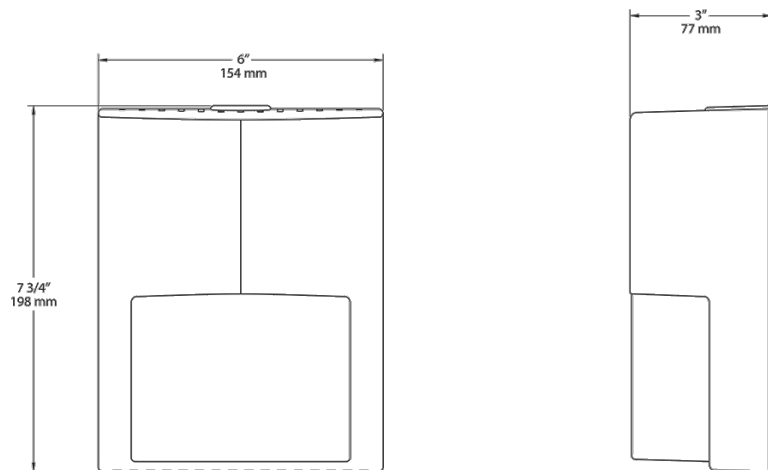

Technical Specifications (continued)

Other

Warranty:

RAB warrants that our LED products will be free from defects in materials and workmanship for a period of five (5) years from the date of delivery to the end user, including coverage of light output, color stability, driver performance and fixture finish.

Country of Origin:

Designed by RAB in New Jersey and assembled in the USA by RAB's IBEW Local 3 workers.

Buy American Act Compliant:

This product is a COTS item manufactured in the United States, and is compliant with the Buy American Act.

Recovery Act (ARRA) Compliant:

This product complies with the 52.225-21 "Required Use of American Iron, Steel, and Manufactured Goods-- Buy American Act-- Construction Materials (October 2010).

Trade Agreements Act Compliant:

This product is a COTS item manufactured in the United States, and is compliant with the Trade Agreements Act.

GSA Schedule:

Suitable in accordance with FAR Subpart 25.4.

Dimensions

Features

- Save over $700 in energy costs over life of fixture
- Equivalent to 70W high pressure sodium
- Durable vandal-resistant polycarbonate housing
- Low-profile and ADA compliant
- 100,000-hour LED lifespan
- 5-Year warranty

Ordering Matrix

Family	Watts	Color Temp	Finish	Photocell
ENTRA	12 = 12W	= Cool Y = Warm N = Neutral	= Bronze W = White	/PC = 120V Button /PC2 = 277V Button /PCS = 120V Swivel /PCS2 = 277V Swivel