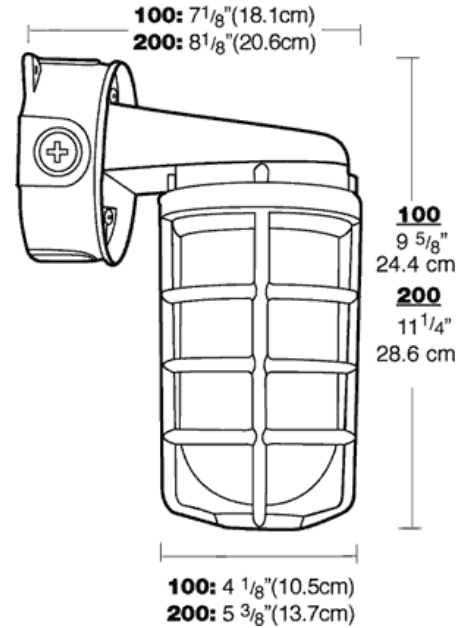

### Maximum Watts:

300 watts

### Patents:

RAB sensor and fixture designs are protected under U.S. and International Intellectual Property laws.

### Weight:

4.67

## DIMENSIONS