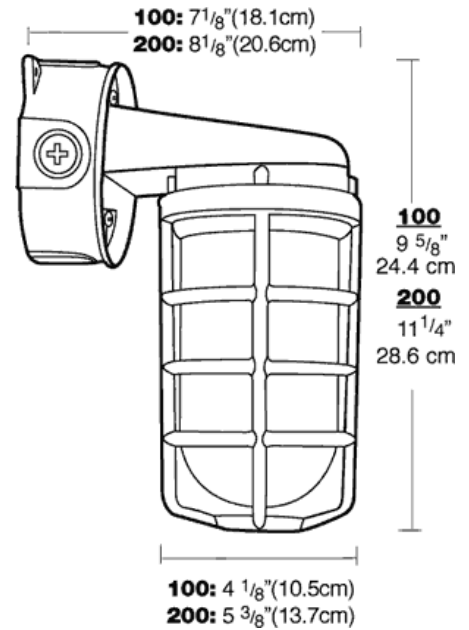

### Maximum Watts:

150 watts

### Patents:

RAB sensor and fixture designs are protected under U.S. and International Intellectual Property laws.

### Weight:

3.67

## DIMENSIONS