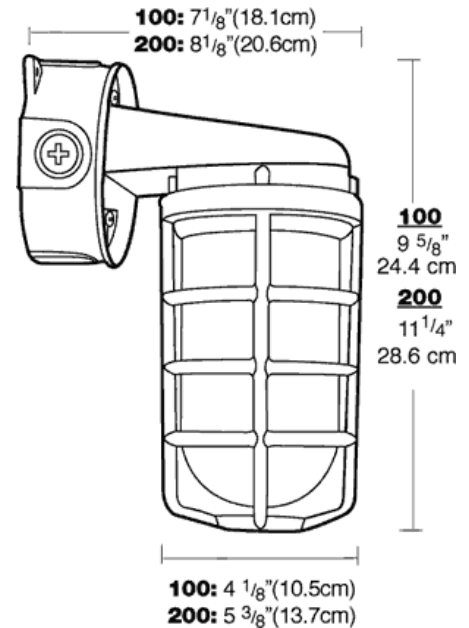

### Maximum Watts:

150 watts

### Patents:

RAB sensor and fixture designs are protected under U.S. and International Intellectual Property laws.

### Weight:

30

## DIMENSIONS