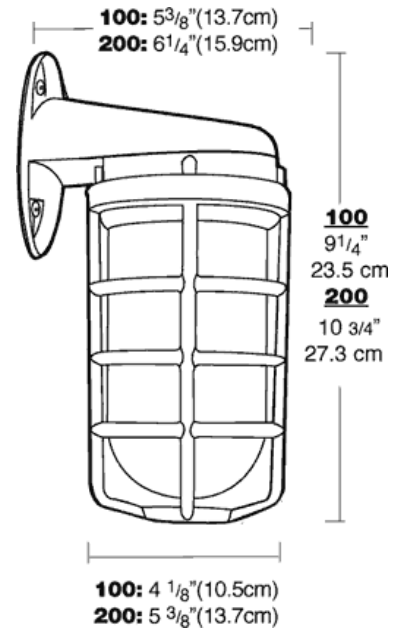

### Maximum Watts:

200 watts

### Patents:

RAB sensor and fixture designs are protected under U.S. and International Intellectual Property laws.

### Weight:

6.2

## DIMENSIONS