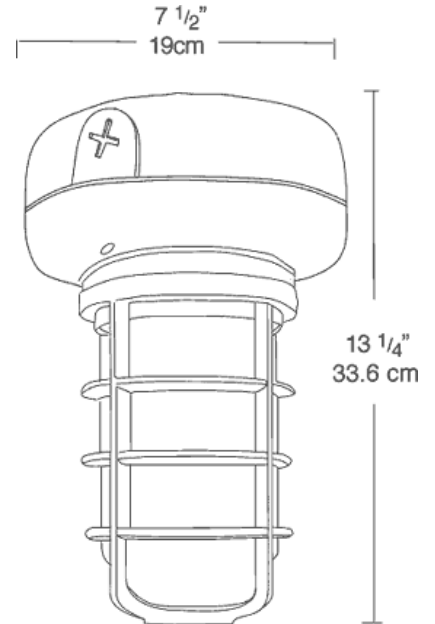

## DESCRIPTION

Cast aluminum housing for 50, 70 and 100 watt HPS, 50, 70 and 100 watt Metal Halide. Prismatic globe for low glare and even light distribution. Fixture mounts to junction box or can be wired inside the housing. Ceiling mounted with 1/2" (or 3/4") side and top conduit feed. Lamp supplied.

### Patents:

RAB sensor and fixture designs are protected under U.S. and International Intellectual Property laws

### Weight:

8.45

## DIMENSIONS