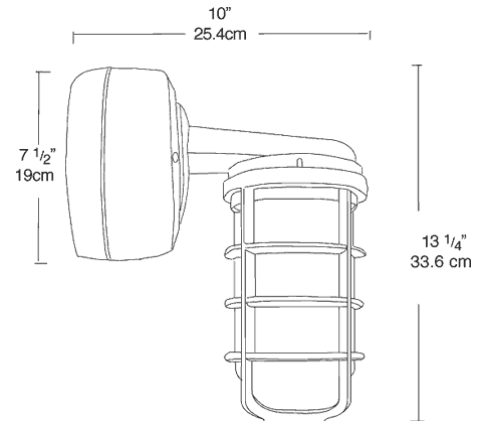

## DESCRIPTION

Cast aluminum housing with sturdy wall mounting bracket for 50, 70 & 100 watt HPS, 50, 70 & 100 watt Metal Halide. Prismatic globe for low glare and even light distribution. Fixture mounts to junction box or can be wired inside the housing. Wall mounted with 1/2" (or 3/4") side and top conduit feel. Lamp supplied.

### Hub Size:

3/4" Tapped

### Weight:

8.35

## DIMENSIONS