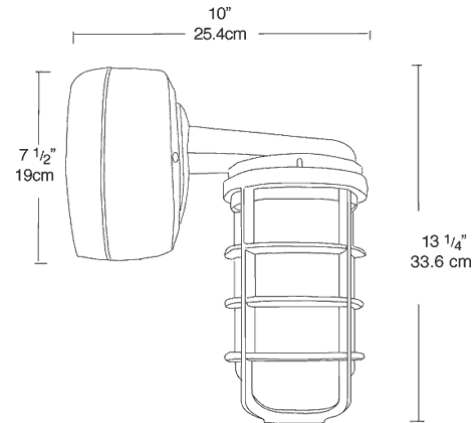

## DESCRIPTION

Cast aluminum housing with sturdy wall mounting bracket for 50, 70 & 100 watt HPS, 50, 70 & 100 watt Metal Halide. Prismatic globe for low glare and even light distribution. Fixture mounts to junction box or can be wired inside the housing. Wall mounted with 1/2" (or 3/4") side and top conduit feel. Lamp supplied.

### Hub Size:

3/4" Tapped

### Weight:

8.15

## DIMENSIONS