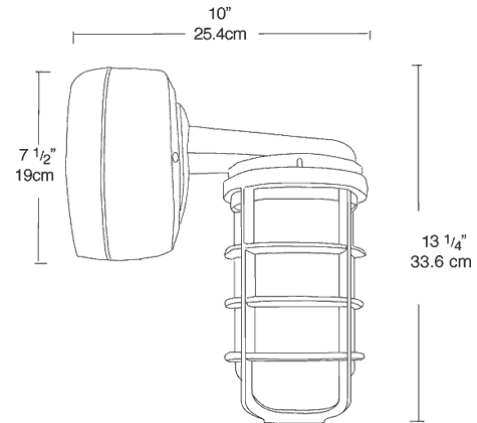

## DESCRIPTION

Cast aluminum housing with sturdy wall mounting bracket for 50, 70 & 100 watt HPS, 50, 70 & 100 watt Metal Halide. Prismatic globe for low glare and even light distribution. Fixture mounts to junction box or can be wired inside the housing. Wall mounted with 1/2" (or 3/4") side and top conduit feel. Lamp supplied.

### Hub Size:

3/4" Tapped

### Weight:

8.85

## DIMENSIONS