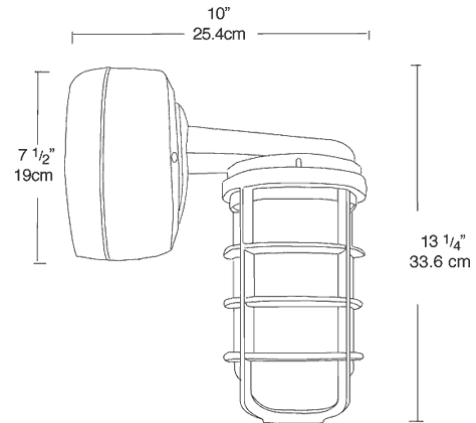

VXBR2SH70QTW-

JOB NAME: _____
 DATE: _____
 TYPE: _____

DESCRIPTION

Cast aluminum housing with sturdy wall mounting bracket for 50, 70 & 100 watt HPS, 50, 70 & 100 watt Metal Halide. Prismatic globe for low glare and even light distribution. Fixture mounts to junction box or can be wired inside the housing. Wall mounted with 1/2" (or 3/4") side and top conduit feel. Lamp supplied.

HID: Glazed porcelain 4kv pulse rated with nickel plated screw shell and spring contacts. CFL: White thermo plastic with integral clips for lamp retention.

UL Listing:

Suitable for wet locations. Complies with UL Standard 1598 for non-hazardous locations where the lamp, socket and wiring require protection from air, corrosive fumes, non-combustible dusts, moisture, non-explosive vapors and gases. For lamp base up installation only when outdoors.

Hub Size:

3/4" Tapped

Patents:

RAB sensor and fixture designs are protected under U.S. and International Intellectual Property laws.

Quad Tap:

Fixture works with 120, 208, 240 and 277 Volts

Color:

White

Weight:

11.85

DIMENSIONS

ORDERING INFORMATION

High Pressure Sodium
Lamp supplied with fixture

Total Watts	Lamp Type	Lamp Base	Ballast	Starting Amps/ Operating Amps				Input Watts	LAMP ANSI	Initial Lumens	Lamp Hours
				120V	208V	240V	277V				
70	ED17	Medium	HX-HPF QT	.8/.8	.5/.5	.4/.4	.4/.4	91	S62	6300	24000