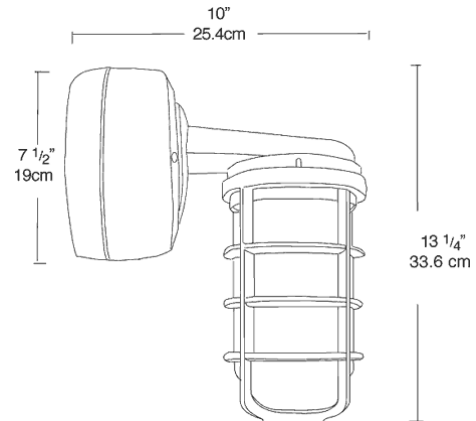

VXBR2SH70QTS-1

JOB NAME: _____
 DATE: _____
 TYPE: _____

DESCRIPTION

Cast aluminum housing with sturdy wall mounting bracket for 50, 70 & 100 watt HPS, 50, 70 & 100 watt Metal Halide. Prismatic globe for low glare and even light distribution. Fixture mounts to junction box or can be wired inside the housing. Wall mounted with 1/2" (or 3/4") side and top conduit feel. Lamp supplied.

HID: Glazed porcelain 4kv pulse rated with nickel plated screw shell and spring contacts. CFL: White thermo plastic with integral clips for lamp retention.

UL Listing:

Suitable for wet locations. Complies with UL Standard 1598 for non-hazardous locations where the lamp, socket and wiring require protection from air, corrosive fumes, non-combustible dusts, moisture, non-explosive vapors and gases. For lamp base up installation only when outdoors.

Hub Size:

3/4" Tapped

Patents:

RAB sensor and fixture designs are protected under U.S. and International Intellectual Property laws.

Quad Tap:

Fixture works with 120, 208, 240 and 277 Volts

Color:

Silver

Weight:

11.85

DIMENSIONS

ORDERING INFORMATION

High Pressure Sodium Lamp supplied with fixture	Total Watts	Lamp Type	Lamp Base	Ballast	Starting Amps/ Operating Amps				Input Watts	LAMP ANSI	Initial Lumens	Lamp Hours
					120V	208V	240V	277V				
	70	ED17	Medium	HX-HPF QT	.8/.8	.5/.5	.4/.4	.4/.4	91	S62	6300	24000