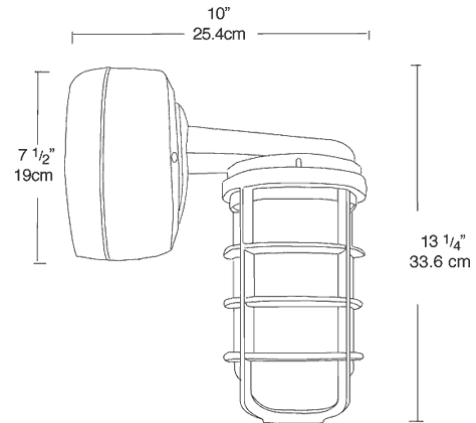

VXBR2SH100QTV

JOB NAME: _____
 DATE: _____
 TYPE: _____

DESCRIPTION

Cast aluminum housing with sturdy wall mounting bracket for 50, 70 & 100 watt HPS, 50, 70 & 100 watt Metal Halide. Prismatic globe for low glare and even light distribution. Fixture mounts to junction box or can be wired inside the housing. Wall mounted with 1/2" (or 3/4") side and top conduit feel. Lamp supplied.

HID: Glazed porcelain 4kv pulse rated with nickel plated screw shell and spring contacts. CFL: White thermo plastic with integral clips for lamp retention.

UL Listing:

Suitable for wet locations. Complies with UL Standard 1598 for non-hazardous locations where the lamp, socket and wiring require protection from air, corrosive fumes, non-combustible dusts, moisture, non-explosive vapors and gases. For lamp base up installation only when outdoors.

Hub Size:

3/4" Tapped

Patents:

RAB sensor and fixture designs are protected under U.S. and International Intellectual Property laws.

Quad Tap:

Fixture works with 120, 208, 240 and 277 Volts

Color:

White

Weight:

12.35

DIMENSIONS

ORDERING INFORMATION

High Pressure Sodium Lamp supplied with fixture	Total Watts	Lamp Type	Lamp Base	Ballast	Starting Amps/ Operating Amps				Input Watts	LAMP ANSI	Initial Lumens	Lamp Hours
					120V	208V	240V	277V				
	100	ED17	Medium	HX-HPF QT	1.3/1.2	.8/.7	.7/.6	.6/.5	130	S54	9500	24000