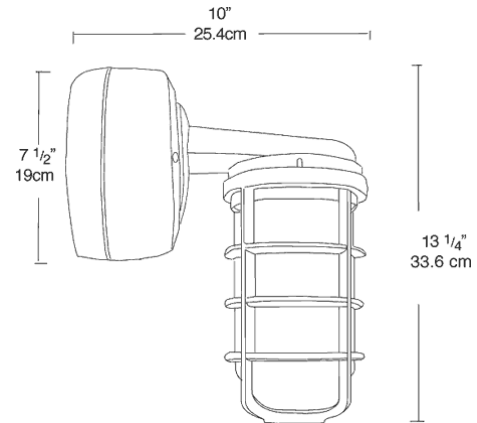

VXBR2SH100QT-1

JOB NAME: _____
 DATE: _____
 TYPE: _____

DESCRIPTION

Cast aluminum housing with sturdy wall mounting bracket for 50, 70 & 100 watt HPS, 50, 70 & 100 watt Metal Halide. Prismatic globe for low glare and even light distribution. Fixture mounts to junction box or can be wired inside the housing. Wall mounted with 1/2" (or 3/4") side and top conduit feel. Lamp supplied.

HID: Glazed porcelain 4kv pulse rated with nickel plated screw shell and spring contacts. CFL: White thermo plastic with integral clips for lamp retention.

UL Listing:

Suitable for wet locations. Complies with UL Standard 1598 for non-hazardous locations where the lamp, socket and wiring require protection from air, corrosive fumes, non-combustible dusts, moisture, non-explosive vapors and gases. For lamp base up installation only when outdoors.

Hub Size:

3/4" Tapped

Patents:

RAB sensor and fixture designs are protected under U.S. and International Intellectual Property laws.

Quad Tap:

Fixture works with 120, 208, 240 and 277 Volts

Color:

Natural

Weight:

12.35

DIMENSIONS

ORDERING INFORMATION

High Pressure Sodium Lamp supplied with fixture	Total Watts	Lamp Type	Lamp Base	Ballast	Starting Amps/ Operating Amps				Input Watts	LAMP ANSI	Initial Lumens	Lamp Hours
					120V	208V	240V	277V				
	100	ED17	Medium	HX-HPF QT	1.3/1.2	.8/.7	.7/.6	.6/.5	130	S54	9500	24000