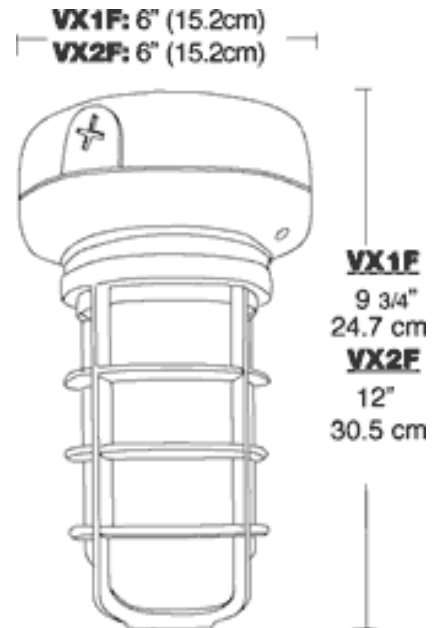

RAB LIGHTING

VX2F42W

JOB NAME: _____
 DATE: _____
 TYPE: _____

DESCRIPTION

Small cast aluminum housing for 13 and 26 watt or larger size housing for 32 and 42 compact fluorescent. Prismatic globe for low glare and even light distribution. Fixture mounts to junction box or can be wired inside the housing. Ceiling mounted with 1/2" (or 3/4") side and top conduit feed. Lamp supplied.

HID: Glazed porcelain 4kv pulse rated with nickel plated screw shell and spring contacts. CFL: White thermo plastic with integral clips for lamp retention.

UL Listing:

Suitable for wet locations. Complies with UL Standard 1598 for non-hazardous locations where the lamp, socket and wiring require protection from air, corrosive fumes, non-combustible dusts, moisture, non-explosive vapors and gases. For lamp base up installation only when outdoors.

Ballast Minimum Starting Temperature:

0° F

Patents:

RAB sensor and fixture designs are protected under U.S. and International Intellectual Property laws

Color:

White

Weight:

4.1

DIMENSIONS

ORDERING INFORMATION

| Compact Fluorescent Lamp supplied with fixture | Total Watts | Lamp Type | Lamp Base | Ballast | Starting Amps/ Operating Amps | | | | Input Watts | LAMP ANSI | Initial Lumens | Lamp Hours |
|---|----------------|---------------|--------------|-------------|-------------------------------|------|------|------|----------------|--------------|-------------------|---------------|
| | | | | | 120V | 208V | 240V | 277V | | | | |
| | 42 | 42W Triple | GX24q-4 | Elec HPF QT | 0.38 | 0.3 | 0.2 | 0.17 | 46 | 0 | 3200 | 12000 |