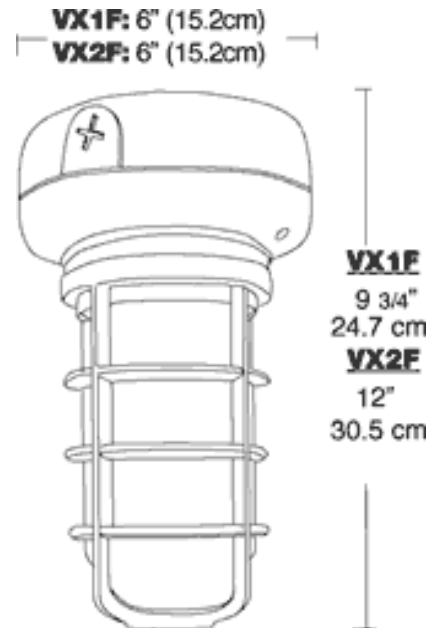

### DESCRIPTION

Small cast aluminum housing for 13 and 26 watt or larger size housing for 32 and 42 compact fluorescent. Prismatic globe for low glare and even light distribution. Fixture mounts to junction box or can be wired inside the housing. Ceiling mounted with 1/2" (or 3/4") side and top conduit feed. Lamp supplied.

#### Patents:

RAB sensor and fixture designs are protected under U.S. and International Intellectual Property laws

#### Weight:

4.1

### DIMENSIONS