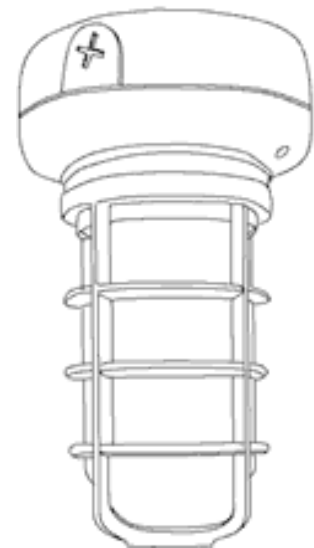

### DESCRIPTION

Small cast aluminum housing for 13 and 26 watt or larger size housing for 32 and 42 compact fluorescent. Prismatic globe for low glare and even light distribution. Fixture mounts to junction box or can be wired inside the housing. Ceiling mounted with 1/2" (or 3/4") side and top conduit feed. Lamp supplied.

#### Patents:

RAB sensor and fixture designs are protected under U.S. and International Intellectual Property laws

#### Weight:

4.1

### DIMENSIONS

**VX1F:** 6" (15.2cm)

**VX2F:** 6" (15.2cm)

**VX1F**  
9 3/4"  
24.7 cm  
**VX2F**  
12"  
30.5 cm