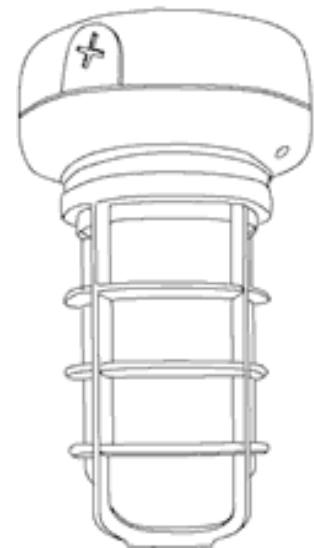

RAB LIGHTING

VX1F26W

JOB NAME: _____
 DATE: _____
 TYPE: _____

DESCRIPTION

Small cast aluminum housing for 13 and 26 watt or larger size housing for 32 and 42 compact fluorescent. Prismatic globe for low glare and even light distribution. Fixture mounts to junction box or can be wired inside the housing. Ceiling mounted with 1/2" (or 3/4") side and top conduit feed. Lamp supplied.

SPECIFICATIONS

Construction:

Die cast aluminum with brass screws

Globes:

Clear prismatic, heat resistant glass standard. White glass globes available. Colored and clear unbreakable RAB Permaglobes available for CFL only.

Ballast Minimum Starting Temperature:

0° F

Patents:

RAB sensor and fixture designs are protected under U.S. and International Intellectual Property laws

Color:

White

Weight:

3.85

DIMENSIONS

VX1F: 6" (15.2cm)

VX2F: 6" (15.2cm)

VX1F
 9 3/4"
 24.7 cm
VX2F
 12"
 30.5 cm

ORDERING INFORMATION

Compact Fluorescent
 Lamp supplied with fixture

Total Watts	Lamp Type	Lamp Base	Ballast	Starting Amps/ Operating Amps				Input Watts	LAMP ANSI Lumens	Initial Hours
				120V	208V	240V	277V			
26	26w Triple	GX24q-3	Elec HPF QT	0.24	0.2	0.18	0.11	29	1800	12000