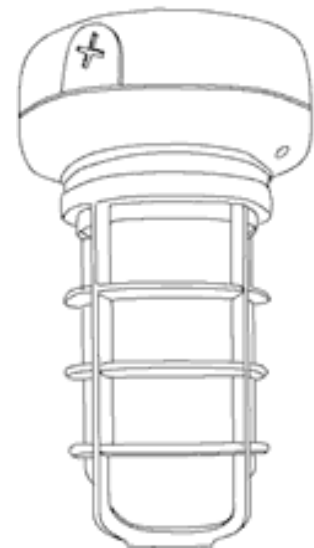

RAB LIGHTING VX1F13W

JOB NAME: _____
DATE: _____
TYPE: _____

DESCRIPTION

Small cast aluminum housing for 13 and 26 watt or larger size housing for 32 and 42 compact fluorescent. Prismatic globe for low glare and even light distribution. Fixture mounts to junction box or can be wired inside the housing. Ceiling mounted with 1/2" (or 3/4") side and top conduit feed. Lamp supplied.

SPECIFICATIONS

Construction:

Die cast aluminum with brass screws

Globes:

Clear prismatic, heat resistant glass standard. White glass globes available. Colored and clear unbreakable RAB Permaglobes available for CFL only.

Ballast Minimum Starting Temperature:

0° F

F13:

Compact Fluorescent 13W

Patents:

RAB sensor and fixture designs are protected under U.S. and International Intellectual Property laws

Color:

White

Weight:

3.85

DIMENSIONS

VX1F: 6" (15.2cm)

VX2F: 6" (15.2cm)

VX1F
9 3/4"
24.7 cm
VX2F
12"
30.5 cm

ORDERING INFORMATION

Compact Fluorescent Lamp supplied with fixture	Total Watts	Lamp Type	Lamp Base	Ballast	Starting Amps/ Operating Amps				Input Watts	LAMP ANSI	Initial Lumens	Lamp Hours
					120V	208V	240V	277V				
	13	13W	GX24q-1	Elec HPF QT	0.1	0.1	0.1	0.06	16		900	10000
			Quad									