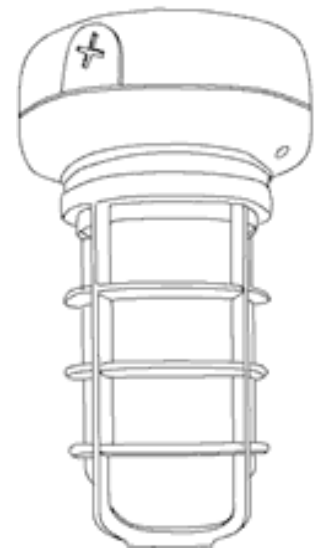

### DESCRIPTION

Small cast aluminum housing for 13 and 26 watt or larger size housing for 32 and 42 compact fluorescent. Prismatic globe for low glare and even light distribution. Fixture mounts to junction box or can be wired inside the housing. Ceiling mounted with 1/2" (or 3/4") side and top conduit feed. Lamp supplied.

#### Patents:

RAB sensor and fixture designs are protected under U.S. and International Intellectual Property laws

#### Weight:

3.85

### DIMENSIONS

**VX1F:** 6" (15.2cm)

**VX2F:** 6" (15.2cm)

**VX1F**  
 9 3/4"  
 24.7 cm  
**VX2F**  
 12"  
 30.5 cm