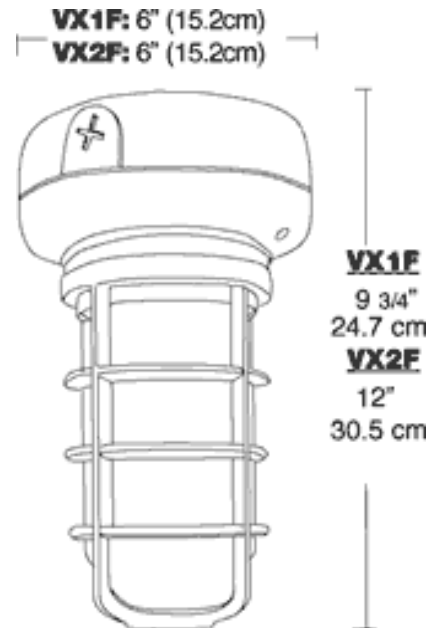

VX1F13S-3/4

JOB NAME: _____
 DATE: _____
 TYPE: _____

DESCRIPTION

Small cast aluminum housing for 13 and 26 watt or larger size housing for 32 and 42 compact fluorescent. Prismatic globe for low glare and even light distribution. Fixture mounts to junction box or can be wired inside the housing. Ceiling mounted with 1/2" (or 3/4") side and top conduit feed. Lamp supplied.

F13:

Compact Fluorescent 13W

Hub Size:

3/4" Tapped

Patents:

RAB sensor and fixture designs are protected under U.S. and International Intellectual Property laws.

Color:

Silver

Weight:

3.85

DIMENSIONS

ORDERING INFORMATION

Compact Fluorescent Lamp supplied with fixture	Total Watts	Lamp Type	Lamp Base	Ballast	Starting Amps/ Operating Amps				Input Watts	LAMP ANSI	Initial Lumens	Lamp Hours
					120V	208V	240V	277V				
	13	13W	GX24q-1	Elec HPF QT Quad	0.1	0.1	0.1	0.06	16		900	10000