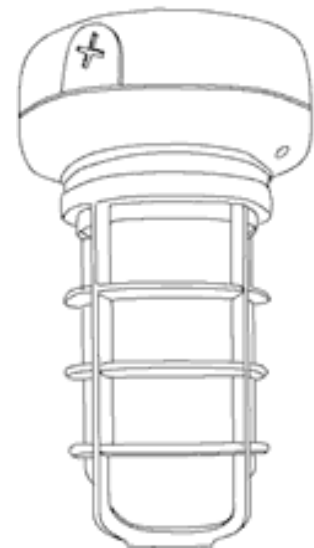

RAB LIGHTING VX1F13B

JOB NAME: _____
DATE: _____
TYPE: _____

DESCRIPTION

Small cast aluminum housing for 13 and 26 watt or larger size housing for 32 and 42 compact fluorescent. Prismatic globe for low glare and even light distribution. Fixture mounts to junction box or can be wired inside the housing. Ceiling mounted with 1/2" (or 3/4") side and top conduit feed. Lamp supplied.

SPECIFICATIONS

Construction:

Die cast aluminum with brass screws

Globes:

Clear prismatic, heat resistant glass standard. White glass globes available. Colored and clear unbreakable RAB Permaglobes available for CFL only.

Ballast Minimum Starting Temperature:

0° F

F13:

Compact Fluorescent 13W

Patents:

RAB sensor and fixture designs are protected under U.S. and International Intellectual Property laws

Color:

Black

Weight:

3.85

DIMENSIONS

VX1F: 6" (15.2cm)

VX2F: 6" (15.2cm)

VX1F
9 3/4"
24.7 cm
VX2F
12"
30.5 cm

ORDERING INFORMATION

Compact Fluorescent Lamp supplied with fixture	Total Watts	Lamp Type	Lamp Base	Ballast	Starting Amps/ Operating Amps				Input Watts	LAMP ANSI	Initial Lumens	Lamp Hours
					120V	208V	240V	277V				
	13	13W	GX24q-1	Elec HPF QT	0.1	0.1	0.1	0.06	16		900	10000
			Quad									