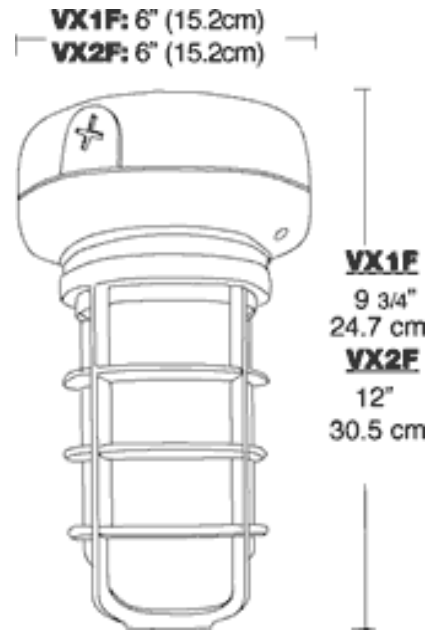

VX1F13B-3/4

JOB NAME: _____
 DATE: _____
 TYPE: _____

DESCRIPTION

Small cast aluminum housing for 13 and 26 watt or larger size housing for 32 and 42 compact fluorescent. Prismatic globe for low glare and even light distribution. Fixture mounts to junction box or can be wired inside the housing. Ceiling mounted with 1/2" (or 3/4") side and top conduit feed. Lamp supplied.

F13:

Compact Fluorescent 13W

Hub Size:

3/4" Tapped

Patents:

RAB sensor and fixture designs are protected under U.S. and International Intellectual Property laws.

Color:

Black

Weight:

3.85

DIMENSIONS

ORDERING INFORMATION

Compact Fluorescent Lamp supplied with fixture	Total Watts	Lamp Type	Lamp Base	Ballast	Starting Amps/ Operating Amps				Input Watts	LAMP ANSI	Initial Lumens	Lamp Hours
					120V	208V	240V	277V				
	13	13W	GX24q-1	Elec HPF QT	0.1	0.1	0.1	0.06	16		900	10000
			Quad									