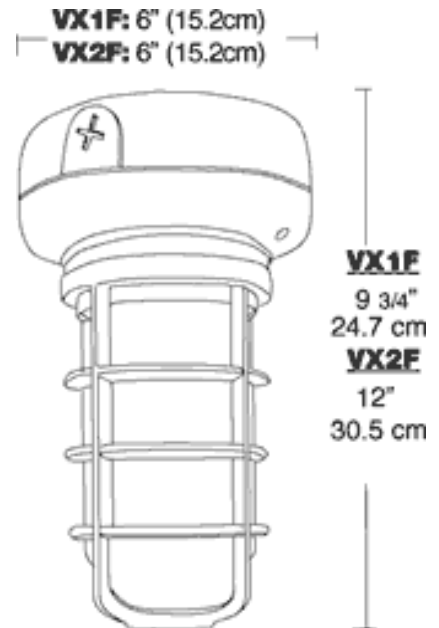

VX1F13-3/4

JOB NAME: _____
 DATE: _____
 TYPE: _____

DESCRIPTION

Small cast aluminum housing for 13 and 26 watt or larger size housing for 32 and 42 compact fluorescent. Prismatic globe for low glare and even light distribution. Fixture mounts to junction box or can be wired inside the housing. Ceiling mounted with 1/2" (or 3/4") side and top conduit feed. Lamp supplied.

F13:

Compact Fluorescent 13W

Hub Size:

3/4" Tapped

Patents:

RAB sensor and fixture designs are protected under U.S. and International Intellectual Property laws.

Color:

Natural

Weight:

3.85

DIMENSIONS

ORDERING INFORMATION

Compact Fluorescent Lamp supplied with fixture	Total Watts	Lamp Type	Lamp Base	Ballast	Starting Amps/ Operating Amps				Input Watts	LAMP ANSI	Initial Lumens	Lamp Hours
					120V	208V	240V	277V				
	13	13W	GX24q-1	Elec HPF QT Quad	0.1	0.1	0.1	0.06	16		900	10000