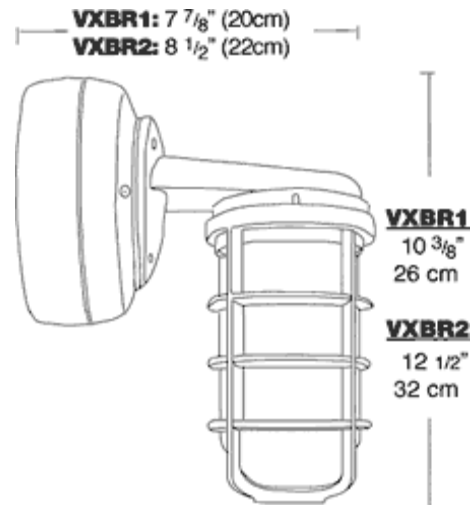

### Patents:

RAB sensor and fixture designs are protected under U.S. and International Intellectual Property laws

### Weight:

4.35

## DIMENSIONS