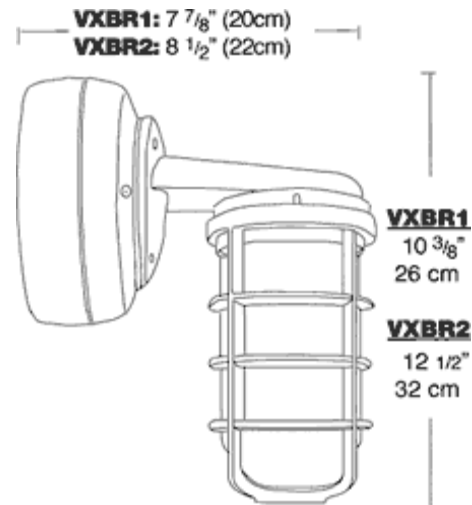

VXBR1F13B

JOB NAME: _____
 DATE: _____
 TYPE: _____

DESCRIPTION

Small cast aluminum housing with sturdy wall mounting bracket for 13 and 26 watt or larger size housing for 32 and 42 compact fluorescent. Prismatic globe for low glare and even light distribution. Fixture mounts to junction box or can be wired inside the housing. Ceiling mounted with 1/2" (or 3/4") side and top conduit feed. Lamp supplied.

HID: Glazed porcelain 4kv pulse rated with nickel plated screw shell and spring contacts. CFL: White thermo plastic with integral clips for lamp retention.

UL Listing:

Suitable for wet locations. Complies with UL Standard 1598 for non-hazardous locations where the lamp, socket and wiring require protection from air, corrosive fumes, non-combustible dusts, moisture, non-explosive vapors and gases. For lamp base up installation only when outdoors.

Ballast Minimum Starting Temperature:

0° F

F13:

Compact Fluorescent 13W

Patents:

RAB sensor and fixture designs are protected under U.S. and International Intellectual Property laws

Color:

Black

Weight:

4.1

DIMENSIONS

ORDERING INFORMATION

| Compact Fluorescent Lamp supplied with fixture | Total Watts | Lamp Type | Lamp Base | Ballast | Starting Amps/ Operating Amps | | | | Input Watts | LAMP ANSI | Initial Lumens | Lamp Hours |
|---|----------------|--------------|--------------|---------------------|-------------------------------|------|------|------|----------------|--------------|-------------------|---------------|
| | | | | | 120V | 208V | 240V | 277V | | | | |
| | 13 | 13W | GX24q-1 | Elec HPF QT Quad | 0.1 | 0.1 | 0.1 | 0.06 | 16 | | 900 | 10000 |