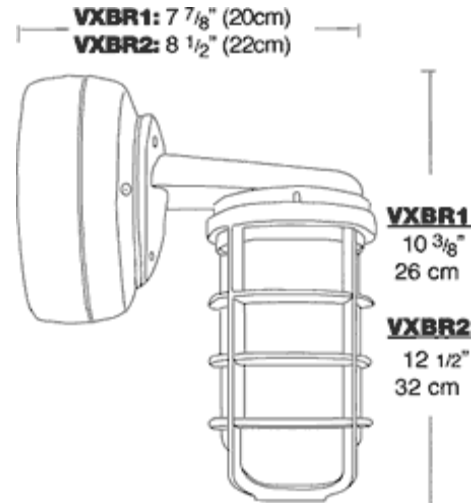

### Hub Size:

3/4" Tapped

### Patents:

RAB sensor and fixture designs are protected under U.S. and International Intellectual Property laws.

### Weight:

4.1

## DIMENSIONS