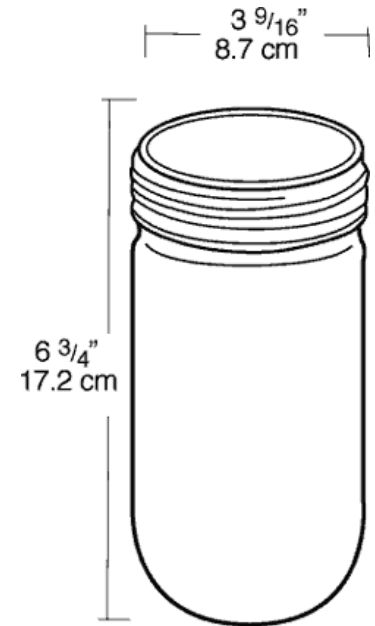

Maximum Wattage:

150 watts

Patents:

RAB sensor and fixture designs are protected under U.S. and International Intellectual Property laws

Color:

White

Weight:

1.34

DIMENSIONS

Note: Specifications may change without notice

RAB Lighting, Inc. • 170 Ludlow Ave • Northvale, NJ 07647 • Tel: 888 RAB-1000 • Fax: 888 RAB-1232 • www.rabweb.com
© 2010 RAB Lighting, Inc.